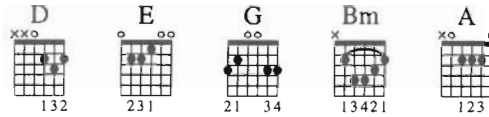

EIGHT DAYS A WEEK

Words & Music by John Lennon & Paul McCartney

Intro

Moderately ♩ = 138 (♩ = ♩)

(fade in) D E

Gr. 2 (acous.)

Gr. 1 (elec.) *p* 3 3 3 3 3 3 3 3

pp
let ring

TAB 0 7 0 7 0 7 0 7 0 7 0 7 0 7 0 7

Gr. 3 (elec.)

mf let ring

TAB 0 10 11 12 0 10 11 12 0 10 11 12 0 10 11 12 0 10 11 12 0 10 11 12

G

D

Verse

D

1.,3. Oo, I need your
2.,4. Love you ev - 'ry day, -

mf

TAB 0 7 0 7 0 7 0 5 0 7 0 7 0 7 0 7 0 7 2 2 0 0 2 2 0 0 2 2 0 0 2 2 0 0

play 1st time only

TAB 0 15 16 17 0 15 16 17 0 14 11 12 0 10 11 12 0 10 11 12 0 10 11 12

*Slight P.M. next 8 meas.